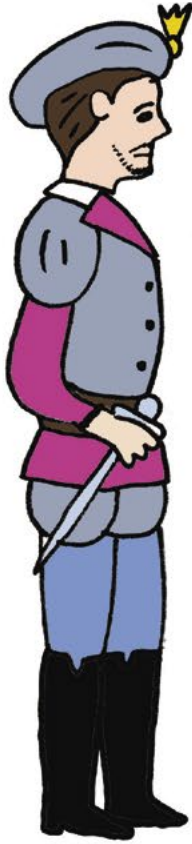

# RUSALKA

The title 'RUSALKA' is rendered in large, colorful, 3D-style block letters. The letters are: R (blue), U (green), S (light blue), A (pink), L (dark blue), K (purple), and A (light blue). The letters are decorated with various elements: a yellow sun with a sad face and a tear is positioned above the 'R'; a pink flower is to the left of the 'R'; green lily pads are scattered around the 'R', 'U', and 'S'; a pink flower is to the left of the 'A'; a green lily pad is under the 'L'; a purple lily pad is under the 'K'; and a green lily pad is under the final 'A'. A reed is visible to the right of the final 'A'.

# HLAVNÍ POSTAVY RUSALKY

Lovec  
/baryton/

Ježibaba  
/mezzo-  
soprán/

Lesní žínky

/soprán/ /soprán/  
/alt/

Princ  
/tenor/

Vodník  
/bas/

Rusalka  
/soprán/