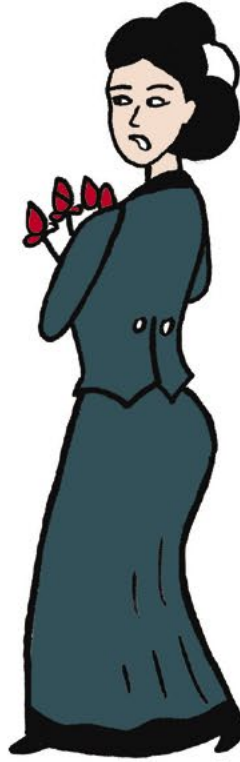

# RUSALKA

The title 'RUSALKA' is rendered in large, colorful, 3D-style block letters. The letters are: R (blue), U (green), S (light blue), A (pink), L (dark blue), K (purple), and A (light blue). The letters are decorated with various elements: a yellow sun with a sad face and a tear is positioned above the 'R'; a pink flower is to the left of the 'R'; green lily pads are scattered around the 'R', 'U', and 'S'; a pink flower is to the left of the 'A'; a green lily pad is under the 'L'; a purple lily pad is under the 'K'; and a green lily pad is under the final 'A'. A reed is visible to the right of the final 'A'.

# HLAVNÍ POSTAVY RUSALKY

Lovec  
/baryton/

Ježibaba  
/mezzo-  
soprán/

Lesní žínky

/soprán/ /soprán/  
/alt/

Princ  
/tenor/

Vodník  
/bas/

Rusalka  
/soprán/